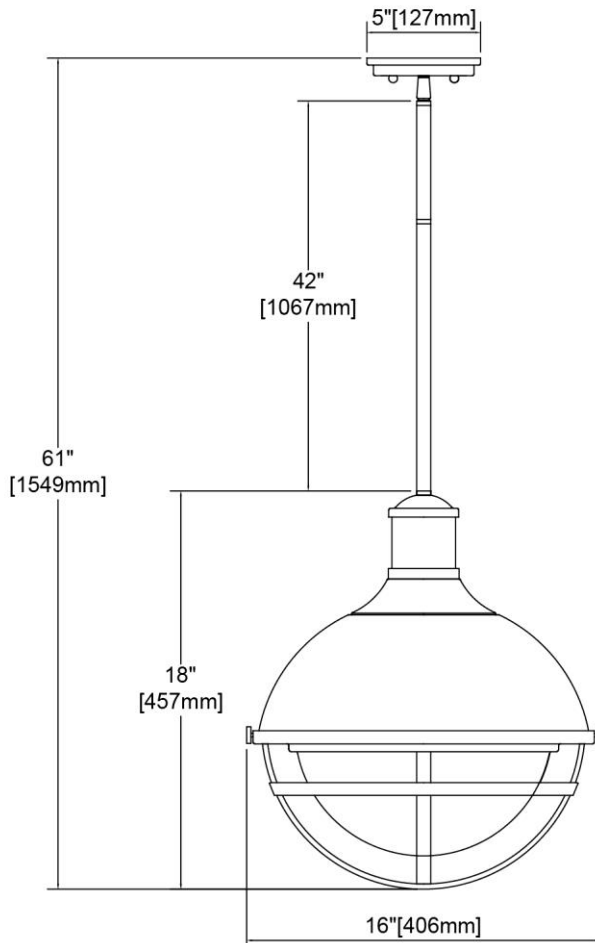


	ITEM #:	16565/1
	UPC	748119140483
	Description	Jenna 1-Light Pendant in Satin Silver and Satin Brass with Opal White Glass
	Finish	Satin Silver, Satin Brass
	Materials	Glass, Steel
	Brand	ELK Lighting
	Collection	Jenna
	Category	Indoor Lighting
	Type	Pendant

ITEM DIMENSIONS				RATINGS & SPECIFICATIONS				
Width	16 inches			Safety Rating	UL		Certification	Dry locations
Depth	16 inches			ADA Compliant	N/A		Voltage	120 volts
Height	18 inches			BULBS / SOCKETS				
Weight	10 pounds			Quantity	1	Wattage	100 watts	
ADDITIONAL DIMENSIONS				Included	No	Type	A19 (E26 Medium Base)	
Backplate / Canopy	5 diameter			Other	N/A			
HCWO	N/A			CHAIN / CORD INFORMATION				
Min. Extension	N/A			Chain	N/A	Cord	72 inches	
Max. Extension	N/A			SHADE / GLASS DETAILS				
OVERALL HEIGHT				Shade/Glass Description	Opal White Glass			
Min.	25 inches	Max.	61 inches					
EXTENSION ROD(S)				Width	12 inches		Height	5 inches
Rods: 1-6, 3-12				Width at Top	N/A		Width at Bottom	N/A