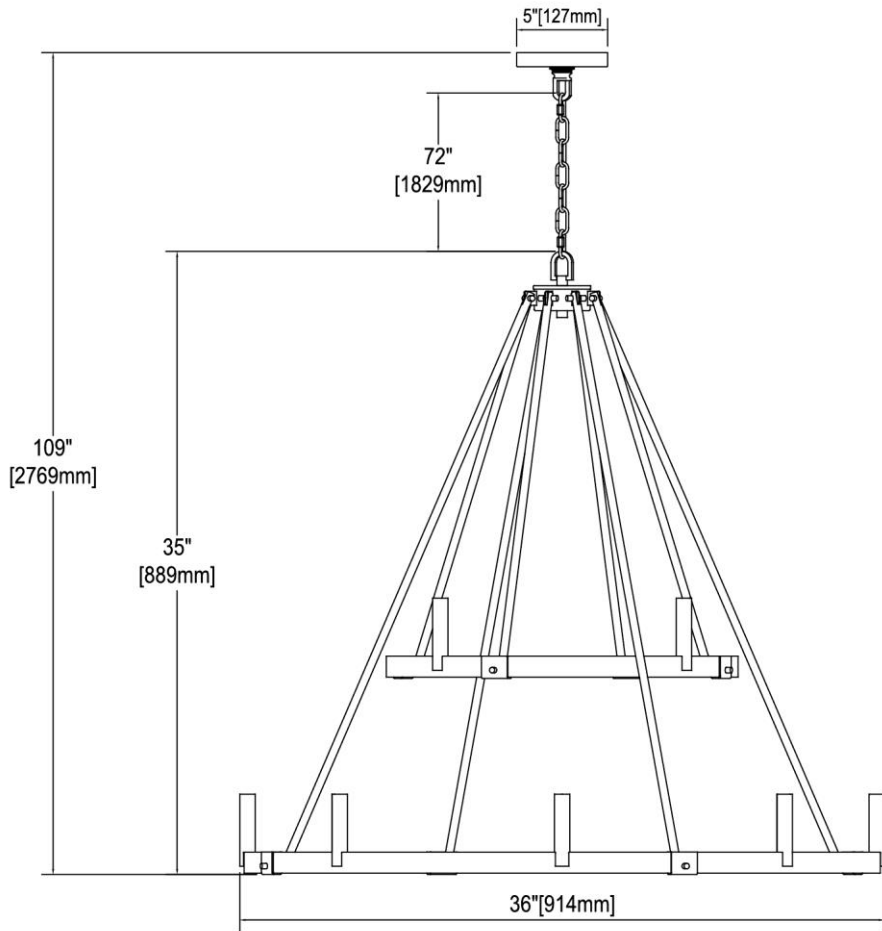

ITEM #:	12319/12
UPC	748119138336
Description	Transitions 12-Light Chandelier in Oil Rubbed Bronze and Aspen Finish
Finish	Oil Rubbed Bronze, Aspen
Materials	Steel
Brand	ELK Lighting
Collection	Transitions
Category	Indoor Lighting
Type	Chandelier

ITEM DIMENSIONS				RATINGS & SPECIFICATIONS				
Width	36 inches			Safety Rating	UL		Certification	Dry locations
Depth	36 inches			ADA Compliant	N/A		Voltage	120 volts
Height	35 inches			BULBS / SOCKETS				
Weight	15 pounds			Quantity	12		Wattage	60 watts
ADDITIONAL DIMENSIONS				Included	No		Type	Torpedo (E12 Candelabra Base)
Backplate / Canopy	6 diameter			Other	N/A			
HCWO	N/A			CHAIN / CORD INFORMATION				
Min. Extension	N/A			Chain	72 inches		Cord	144 inches - Brown
Max. Extension	N/A			SHADE / GLASS DETAILS				
OVERALL HEIGHT				Shade/Glass Description	No Shade/Glass			
Min.	38 inches		Max.	109 inches				
EXTENSION ROD(S)				Width	N/A		Height	N/A
N/A				Width at Top	N/A		Width at Bottom	N/A