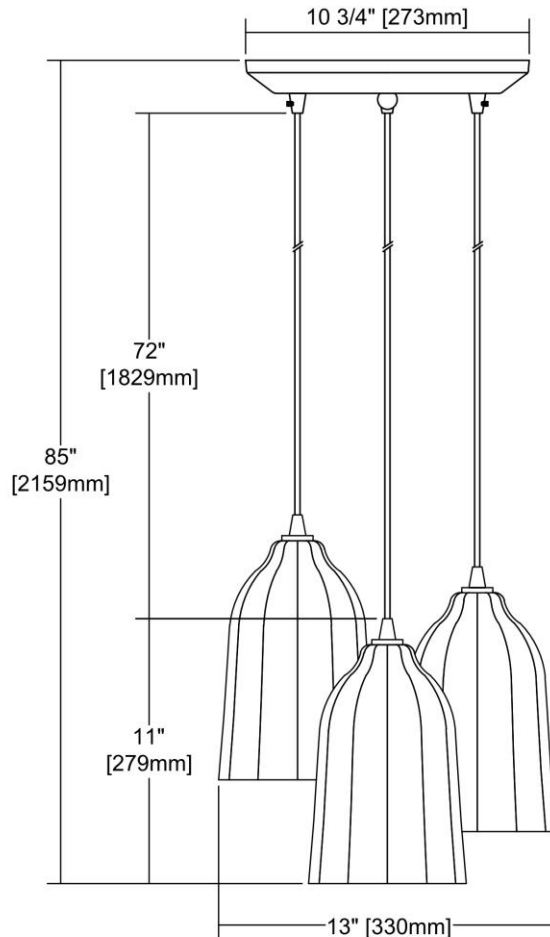


	<b>ITEM #:</b>	10671/3
	<b>UPC</b>	748119124612
	<b>Description</b>	Hand Formed Glass 3-Light Triangular Pendant Fixture in Oiled Bronze with Clear Hand-formed Glass
	<b>Finish</b>	Oil Rubbed Bronze
	<b>Materials</b>	Glass, Metal
	<b>Brand</b>	ELK Lighting
	<b>Collection</b>	Hand Formed Glass
	<b>Category</b>	Indoor Lighting
	<b>Type</b>	Mini Pendant

ITEM DIMENSIONS				RATINGS & SPECIFICATIONS				
<b>Width</b>	12 inches			<b>Safety Rating</b>	N/A		<b>Certification</b>	N/A
<b>Depth</b>	12 inches			<b>ADA Compliant</b>	N/A		<b>Voltage</b>	N/A
<b>Height</b>	11 inches			<b>BULBS / SOCKETS</b>				
<b>Weight</b>	10 pounds			<b>Quantity</b>	3	<b>Wattage</b>	60 watts	
<b>ADDITIONAL DIMENSIONS</b>				<b>Included</b>	No		<b>Type</b>	A19 (E26 Medium Base)
<b>Backplate / Canopy</b>	10x10			<b>Other</b>	N/A			
<b>HCWO</b>	N/A			<b>CHAIN / CORD INFORMATION</b>				
<b>Min. Extension</b>	N/A			<b>Chain</b>	N/A		<b>Cord</b>	N/A
<b>Max. Extension</b>	N/A			<b>SHADE / GLASS DETAILS</b>				
<b>OVERALL HEIGHT</b>				<b>Shade/Glass Description</b>	Clear Hand-formed Glass			
<b>Min.</b>	N/A		<b>Max.</b>	N/A				
<b>EXTENSION ROD(S)</b>				<b>Width</b>	N/A		<b>Height</b>	N/A
N/A				<b>Width at Top</b>	N/A		<b>Width at Bottom</b>	N/A