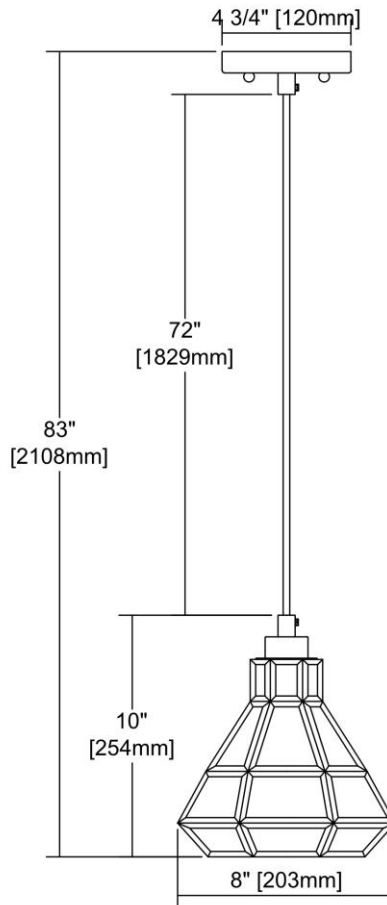

ITEM #:	57126/1-LA
UPC	748119120737
Description	Window Pane 1-Light Mini Pendant in Oil Rubbed Bronze with Clear Glass - Includes Adapter Kit
Finish	Oil Rubbed Bronze
Materials	Glass, Metal
Brand	ELK Lighting
Collection	Window Pane
Category	Indoor Lighting
Type	Mini Pendant

ITEM DIMENSIONS				RATINGS & SPECIFICATIONS				
Width	8 inches			Safety Rating	UL		Certification	N/A
Depth	8 inches			ADA Compliant	N/A		Voltage	N/A
Height	10 inches			BULBS / SOCKETS				
Weight	3 pounds			Quantity	1		Wattage	60 watts
ADDITIONAL DIMENSIONS				Included	No		Type	A19 (E26 Medium Base)
Backplate / Canopy	4.75x4.75			Other	N/A			
HCWO	N/A			CHAIN / CORD INFORMATION				
Min. Extension	N/A			Chain	N/A		Cord	N/A
Max. Extension	N/A			SHADE / GLASS DETAILS				
OVERALL HEIGHT				Shade/Glass Description	Clear Glass			
Min.	N/A		Max.	N/A				
EXTENSION ROD(S)				Width	N/A		Height	N/A
N/A				Width at Top	N/A		Width at Bottom	N/A