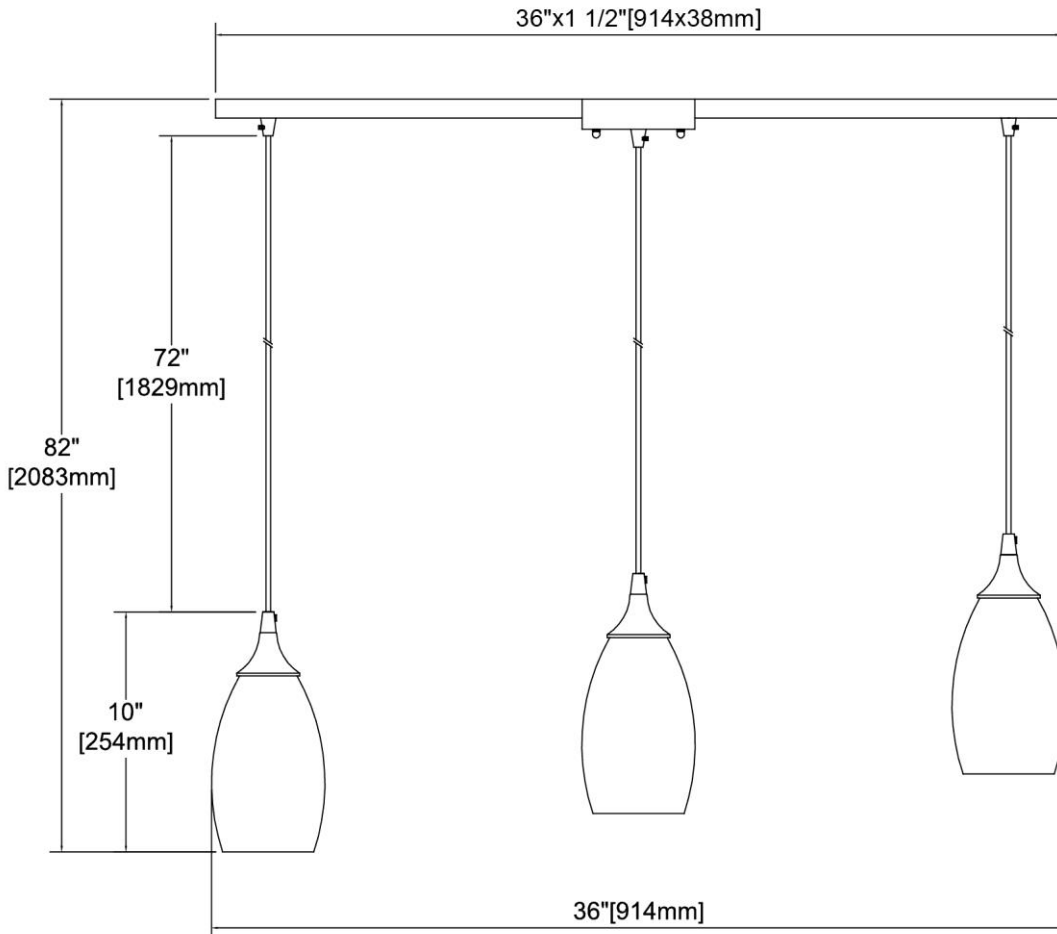

ITEM #:	25098/3L
UPC	748119136776
Description	Sutter Creek 3-Light Linear Mini Pendant Fixture with Clear, Grey, and Smoke Seedy Glass
Finish	Satin Nickel
Materials	Glass, Steel
Brand	ELK Lighting
Collection	Sutter Creek
Category	Indoor Lighting
Type	Mini Pendant

ITEM DIMENSIONS				RATINGS & SPECIFICATIONS				
Width	36 inches			Safety Rating	ETL		Certification	Dry locations
Depth	5 inches			ADA Compliant	N/A		Voltage	120 volts
Height	10 inches			BULBS / SOCKETS				
Weight	8 pounds			Quantity	3	Wattage	100 watts	
ADDITIONAL DIMENSIONS				Included	No		Type	A19 (E26 Medium Base)
Backplate / Canopy	36 diameter			Other	N/A			
HCWO	N/A			CHAIN / CORD INFORMATION				
Min. Extension	N/A			Chain	N/A		Cord	72 inches - Brown Fabric
Max. Extension	N/A			SHADE / GLASS DETAILS				
OVERALL HEIGHT				Shade/Glass Description	Clear glass with gray center and smoke seedy on bottom			
Min.	13 inches	Max.	82 inches	Width	5 inches		Height	8 inches
EXTENSION ROD(S)				Width at Top	5 inches		Width at Bottom	5 inches
N/A								