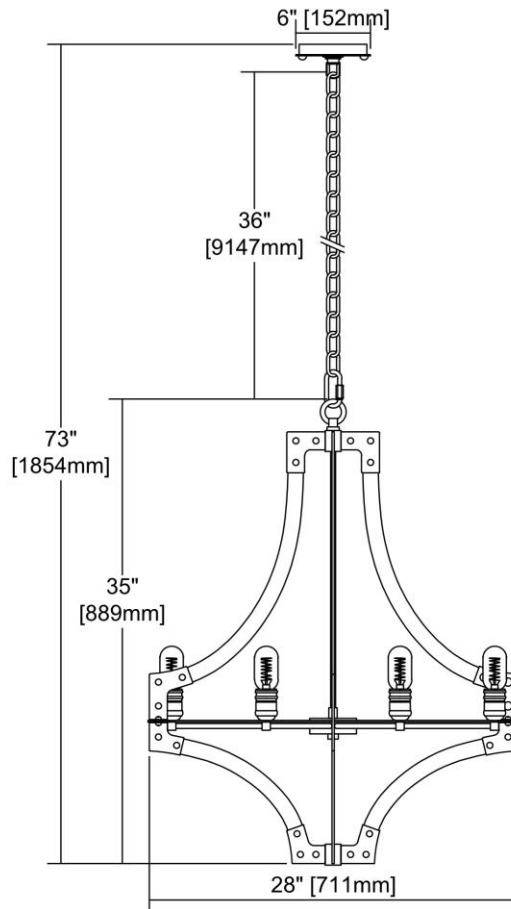

<b>ITEM #:</b>	15236/8
<b>UPC</b>	748119127309
<b>Description</b>	Riveted Plate 8-Light Chandelier in Silverdust Iron and Polished Nickel
<b>Finish</b>	Silverdust Iron, Polished Nickel
<b>Materials</b>	Metal
<b>Brand</b>	ELK Lighting
<b>Collection</b>	Riveted Plate
<b>Category</b>	Indoor Lighting
<b>Type</b>	Chandelier

ITEM DIMENSIONS				RATINGS & SPECIFICATIONS				
<b>Width</b>	28 inches			<b>Safety Rating</b>	N/A		<b>Certification</b>	N/A
<b>Depth</b>	28 inches			<b>ADA Compliant</b>	N/A		<b>Voltage</b>	N/A
<b>Height</b>	35 inches			<b>BULBS / SOCKETS</b>				
<b>Weight</b>	26 pounds			<b>Quantity</b>	8	<b>Wattage</b>	60 watts	
ADDITIONAL DIMENSIONS				<b>Included</b>	No		<b>Type</b>	A19 (E26 Medium Base)
<b>Backplate / Canopy</b>	6x6			<b>Other</b>	N/A			
<b>HCWO</b>	N/A			CHAIN / CORD INFORMATION				
<b>Min. Extension</b>	N/A			<b>Chain</b>	N/A		<b>Cord</b>	N/A
<b>Max. Extension</b>	N/A			SHADE / GLASS DETAILS				
OVERALL HEIGHT				<b>Shade/Glass Description</b>	No Shade/Glass			
<b>Min.</b>	N/A		<b>Max.</b>	N/A				
EXTENSION ROD(S)				<b>Width</b>	N/A		<b>Height</b>	N/A
N/A				<b>Width at Top</b>	N/A		<b>Width at Bottom</b>	N/A