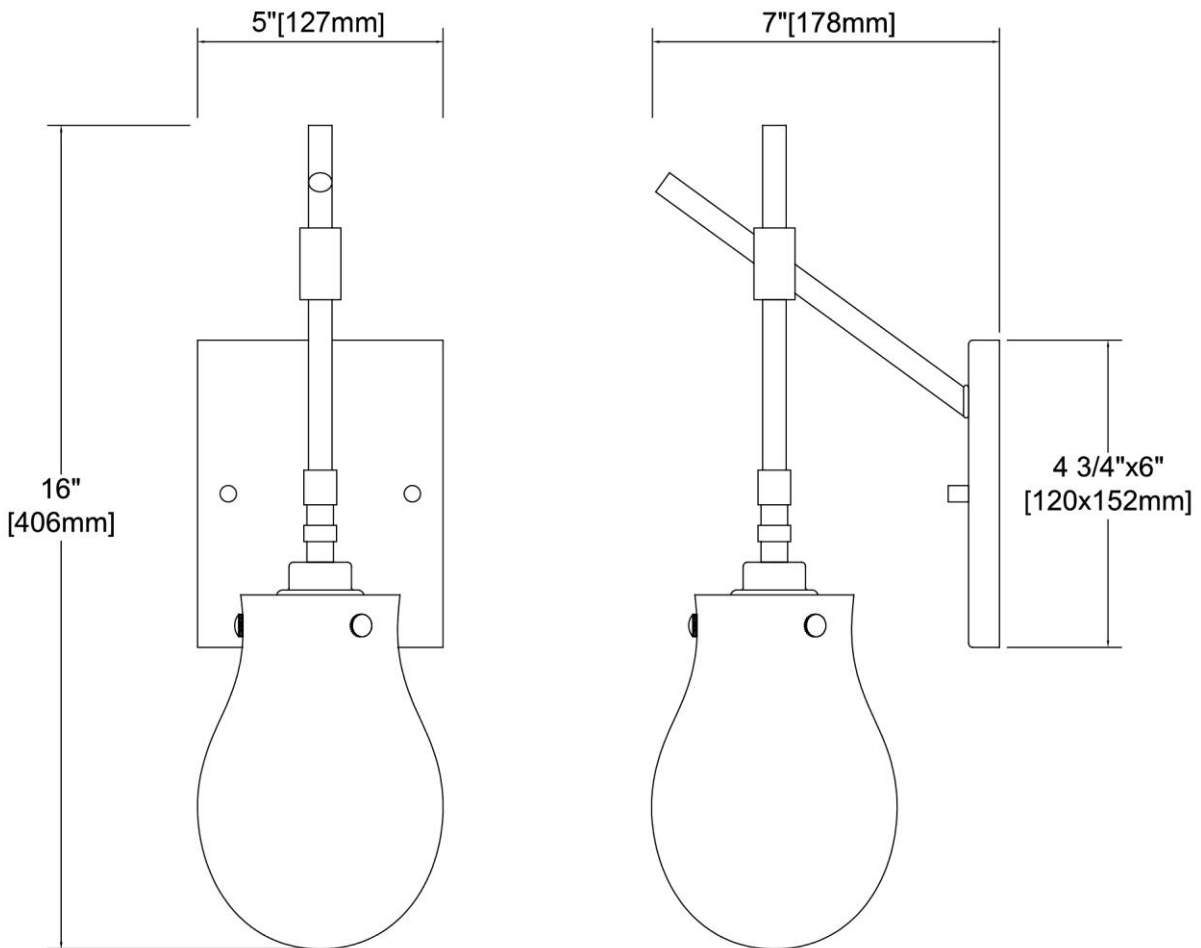

ITEM #:	31936/1
UPC	748119133362
Description	Jaelyn 1-Light Sconce in Oil Rubbed Bronze with Clear Glass
Finish	Oil Rubbed Bronze
Materials	Glass, Steel
Brand	ELK Lighting
Collection	Jaelyn
Category	Indoor Lighting
Type	Sconce

ITEM DIMENSIONS				RATINGS & SPECIFICATIONS				
Width	5 inches			Safety Rating	UL		Certification	Dry locations
Depth	7 inches			ADA Compliant	N/A		Voltage	120
Height	16 inches			BULBS / SOCKETS				
Weight	2 pounds			Quantity	1	Wattage	60 watts	
ADDITIONAL DIMENSIONS				Included	No		Type	A19 (E26 Medium Base)
Backplate / Canopy	4.75x6			Other	N/A			
HCWO	N/A			CHAIN / CORD INFORMATION				
Min. Extension	N/A			Chain	N/A		Cord	8 inches
Max. Extension	N/A			SHADE / GLASS DETAILS				
OVERALL HEIGHT				Shade/Glass Description	Clear glass			
Min.	N/A		Max.	N/A				
EXTENSION ROD(S)				Width	4.75 inches		Height	7 inches
N/A				Width at Top	N/A		Width at Bottom	N/A