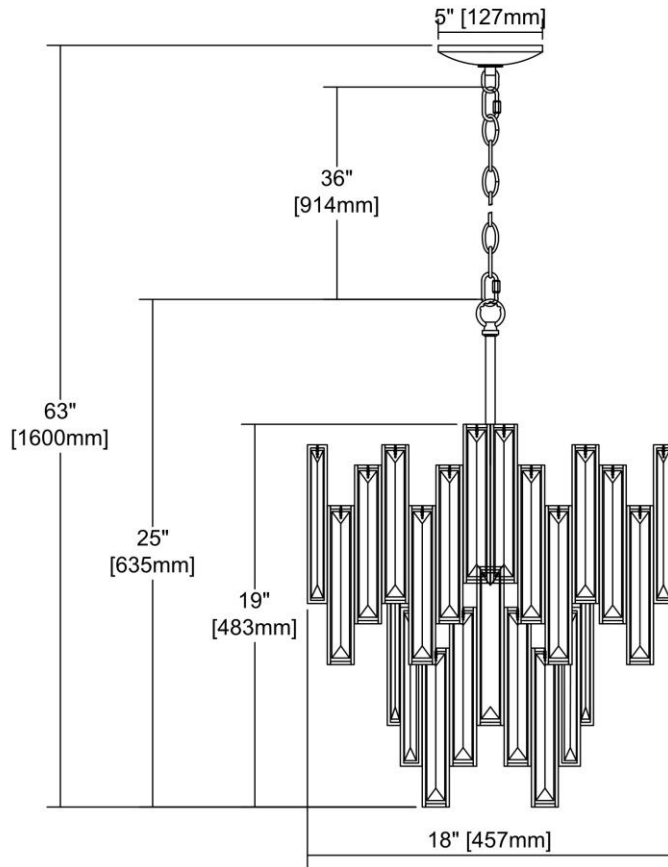


	ITEM #:	46195/6
	UPC	748119111711
	Description	Lineo 6-Light Chandelier in Matte Black with Clear Crystal
	Finish	Matte Black
	Materials	Crystal, Metal
	Brand	ELK Lighting
	Collection	Lineo
	Category	Indoor Lighting
	Type	Chandelier

ITEM DIMENSIONS				RATINGS & SPECIFICATIONS				
Width	18 inches			Safety Rating	UL		Certification	N/A
Depth	18 inches			ADA Compliant	N/A		Voltage	N/A
Height	19 inches			BULBS / SOCKETS				
Weight	20 pounds			Quantity	6		Wattage	60 watts
ADDITIONAL DIMENSIONS				Included	No		Type	B11 (E12 Candelabra Base)
Backplate / Canopy	5x5			Other	N/A			
HCWO	N/A			CHAIN / CORD INFORMATION				
Min. Extension	N/A			Chain	N/A		Cord	N/A
Max. Extension	N/A			SHADE / GLASS DETAILS				
OVERALL HEIGHT				Shade/Glass Description	Clear Crystal			
Min.	N/A		Max.	N/A				
EXTENSION ROD(S)				Width	N/A		Height	N/A
8				Width at Top	N/A		Width at Bottom	N/A