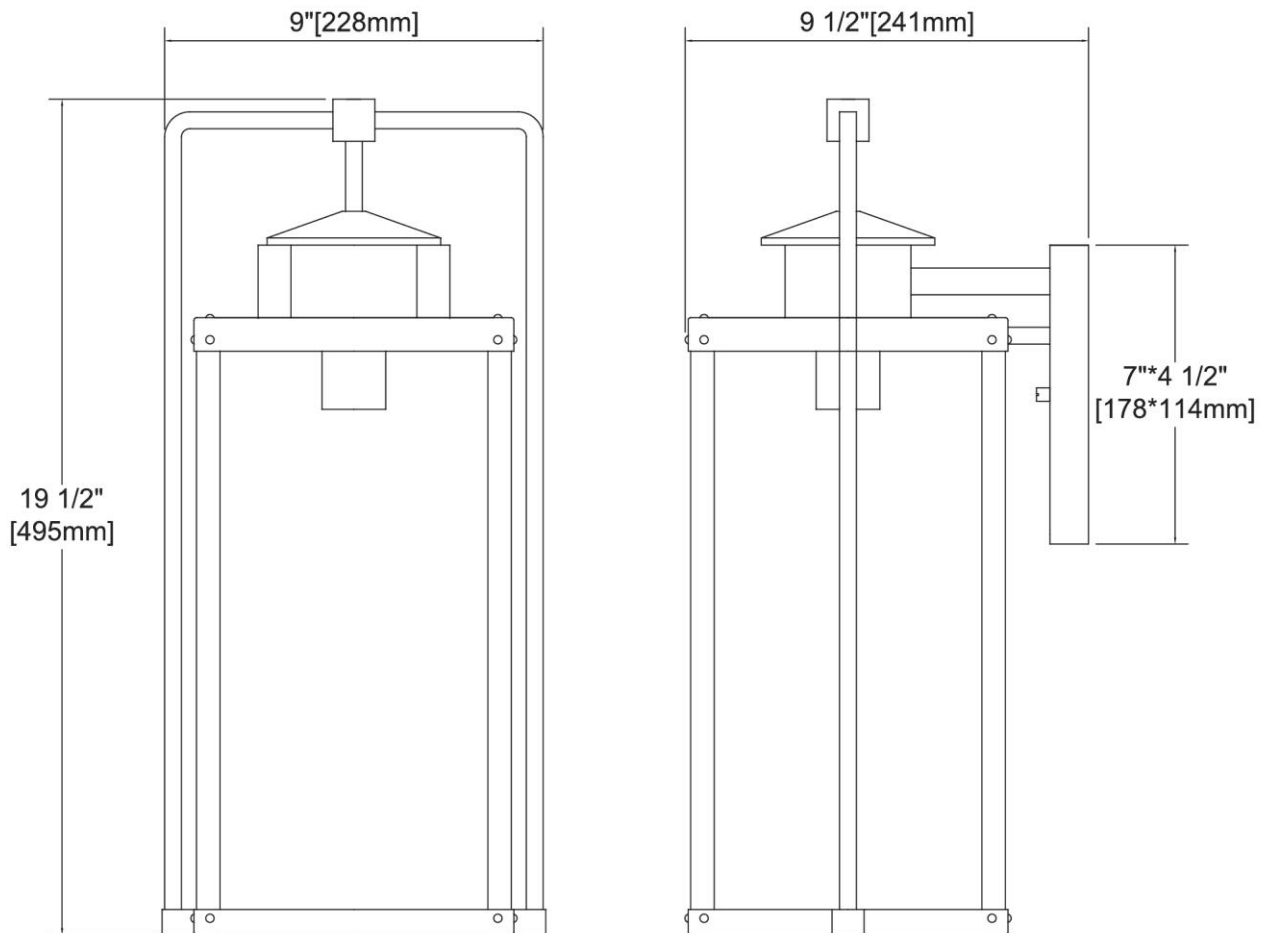

ITEM #:	89173/1
UPC	748119140971
Description	Crested Butte 1-Light Outdoor Sconce in Antique Brushed Aluminum with Clear Glass Enclosure
Finish	Antique Brushed Aluminum
Materials	Aluminum, Glass
Brand	ELK Lighting
Collection	Crested Butte
Category	Outdoor Lighting
Type	Sconce

ITEM DIMENSIONS				RATINGS & SPECIFICATIONS				
Width	9 inches			Safety Rating	UL		Certification	Wet locations
Depth	10 inches			ADA Compliant	N/A		Voltage	120 volts
Height	20 inches			BULBS / SOCKETS				
Weight	8 pounds			Quantity	1	Wattage	60 watts	
ADDITIONAL DIMENSIONS				Included	No	Type	A19 (E26 Medium Base)	
Backplate / Canopy	4.5x7			Other	N/A			
HCWO	7 inches			CHAIN / CORD INFORMATION				
Min. Extension	N/A			Chain	N/A	Cord	8 inches	
Max. Extension	N/A			SHADE / GLASS DETAILS				
OVERALL HEIGHT				Shade/Glass Description	Clear Glass Enclosure			
Min.	N/A		Max.	N/A				
EXTENSION ROD(S)				Width	N/A		Height	N/A
N/A				Width at Top	N/A		Width at Bottom	N/A