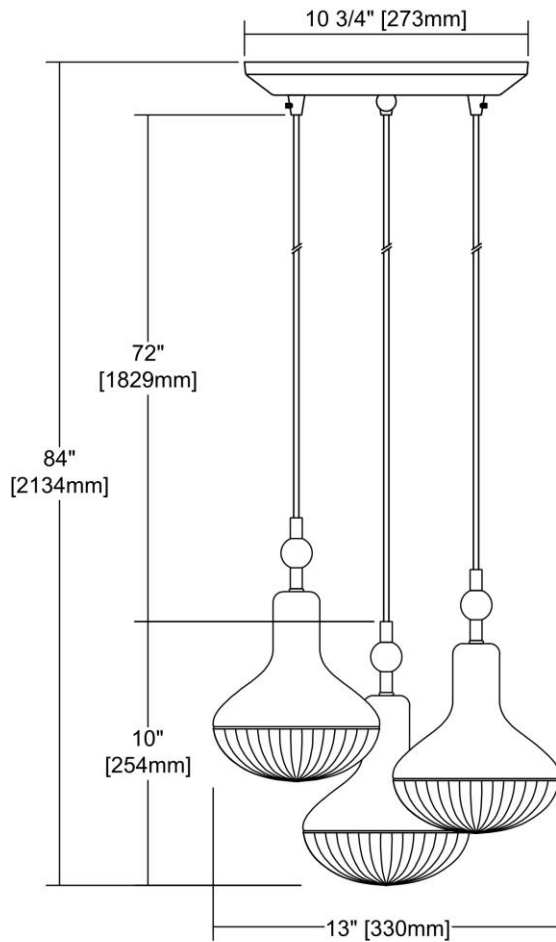


	ITEM #:	56623/3
	UPC	748119127057
	Description	Ravette 3-Light Triangular Pendant Fixture in Polished Chrome with Clear Ribbed Glass
	Finish	Polished Chrome
	Materials	Glass, Metal
	Brand	ELK Lighting
	Collection	Ravette
	Category	Indoor Lighting
	Type	Mini Pendant

ITEM DIMENSIONS				RATINGS & SPECIFICATIONS				
Width	12 inches			Safety Rating	N/A		Certification	N/A
Depth	12 inches			ADA Compliant	N/A		Voltage	N/A
Height	10 inches			BULBS / SOCKETS				
Weight	7 pounds			Quantity	3	Wattage	60 watts	
ADDITIONAL DIMENSIONS				Included	No		Type	A19 (E26 Medium Base)
Backplate / Canopy	10x10			Other	N/A			
HCWO	N/A			CHAIN / CORD INFORMATION				
Min. Extension	N/A			Chain	N/A		Cord	N/A
Max. Extension	N/A			SHADE / GLASS DETAILS				
OVERALL HEIGHT				Shade/Glass Description	Clear Ribbed Glass			
Min.	N/A	Max.	N/A					
EXTENSION ROD(S)				Width	N/A		Height	N/A
N/A				Width at Top	N/A		Width at Bottom	N/A