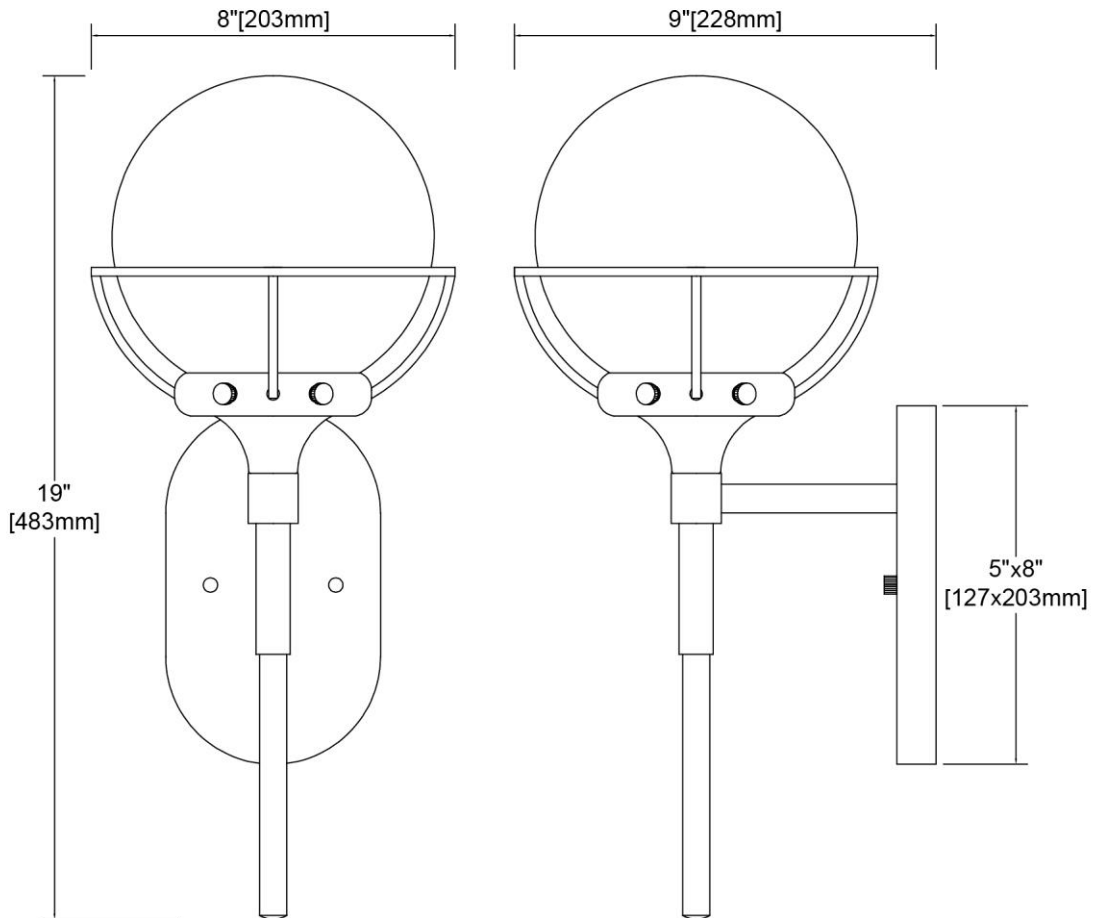

<b>ITEM #:</b>	57289/1
<b>UPC</b>	748119136332
<b>Description</b>	Girard 1-Light Sconce in Charcoal with Clear Glass
<b>Finish</b>	Charcoal
<b>Materials</b>	Glass, Steel
<b>Brand</b>	ELK Lighting
<b>Collection</b>	Girard
<b>Category</b>	Outdoor Lighting
<b>Type</b>	Sconce

ITEM DIMENSIONS				RATINGS & SPECIFICATIONS				
<b>Width</b>	8 inches			<b>Safety Rating</b>	UL		<b>Certification</b>	Wet locations
<b>Depth</b>	9 inches			<b>ADA Compliant</b>	N/A		<b>Voltage</b>	120
<b>Height</b>	19 inches			<b>BULBS / SOCKETS</b>				
<b>Weight</b>	3 pounds			<b>Quantity</b>	1	<b>Wattage</b>	60 watts	
<b>ADDITIONAL DIMENSIONS</b>				<b>Included</b>	No	<b>Type</b>	A19 (E26 Medium Base)	
<b>Backplate / Canopy</b>	5x8			<b>Other</b>	N/A			
<b>HCWO</b>	11 inches			<b>CHAIN / CORD INFORMATION</b>				
<b>Min. Extension</b>	N/A			<b>Chain</b>	N/A	<b>Cord</b>	8 inches	
<b>Max. Extension</b>	N/A			<b>SHADE / GLASS DETAILS</b>				
<b>OVERALL HEIGHT</b>				<b>Shade/Glass Description</b>	Clear glass			
<b>Min.</b>	N/A		<b>Max.</b>	N/A				
<b>EXTENSION ROD(S)</b>				<b>Width</b>	7 inches		<b>Height</b>	7 inches
N/A				<b>Width at Top</b>	N/A		<b>Width at Bottom</b>	N/A