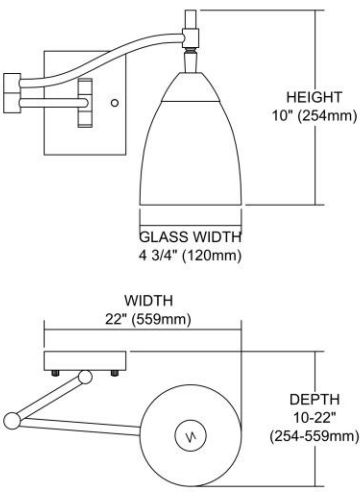

ITEM #:	10151/1DR-CY
UPC	748119016412
Description	Celina 1-Light Swingarm Wall Lamp in Dark Rust with Candy Glass
Finish	Dark Rust
Materials	Glass, Metal
Brand	ELK Lighting
Collection	Celina
Category	Indoor Lighting
Type	Sconce

ITEM DIMENSIONS			
Width	10 inches		
Depth	22 inches		
Height	14 inches		
Weight	3 pounds		
ADDITIONAL DIMENSIONS			
Backplate / Canopy	6x4.74		
HCWO	N/A		
Min. Extension	N/A		
Max. Extension	N/A		
OVERALL HEIGHT			
Min.	N/A	Max.	N/A
EXTENSION ROD(S)			
N/A			

RATINGS & SPECIFICATIONS			
Safety Rating	N/A	Certification	N/A
ADA Compliant	N/A	Voltage	N/A
BULBS / SOCKETS			
Quantity	1	Wattage	60 watts
Included	No	Type	A19 (E26 Medium Base)
Other	N/A		
CHAIN / CORD INFORMATION			
Chain	N/A	Cord	N/A
SHADE / GLASS DETAILS			
Shade/Glass Description	Candy Glass		
Width	5 inches	Height	N/A
Width at Top	N/A	Width at Bottom	N/A