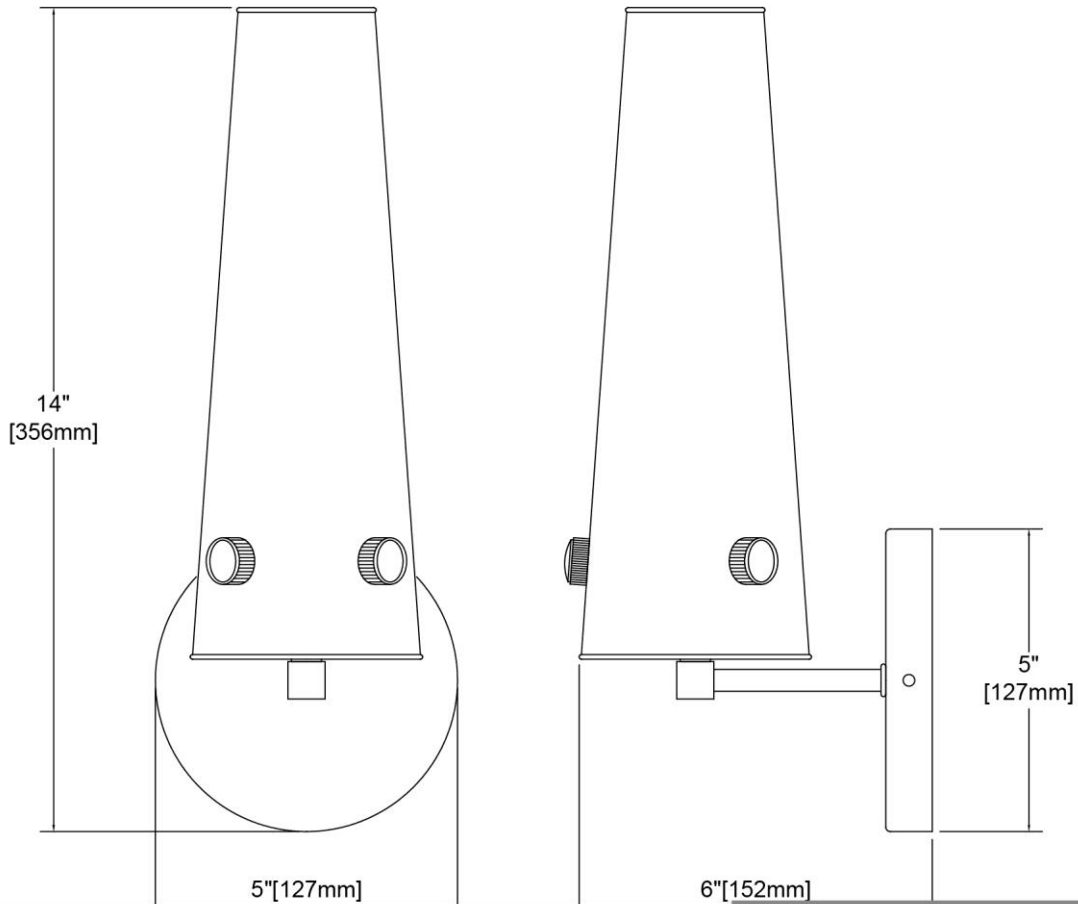

ITEM #:	47224/1
UPC	748119139517
Description	Valante 1-Light Sconce in Satin Nickel with Clear Glass
Finish	Satin Nickel
Materials	Glass, Steel
Brand	ELK Lighting
Collection	Valante
Category	Indoor Lighting
Type	Sconce

ITEM DIMENSIONS				RATINGS & SPECIFICATIONS				
Width	5 inches			Safety Rating	ETL		Certification	Dry locations
Depth	6 inches			ADA Compliant	N/A		Voltage	120 volts
Height	14 inches			BULBS / SOCKETS				
Weight	1 pounds			Quantity	1	Wattage	60 watts	
ADDITIONAL DIMENSIONS				Included	No	Type	Torpedo (E12 Candelabra Base)	
Backplate / Canopy	5 diameter			Other	N/A			
HCWO	N/A			CHAIN / CORD INFORMATION				
Min. Extension	N/A			Chain	N/A	Cord	8 inches	
Max. Extension	N/A			SHADE / GLASS DETAILS				
OVERALL HEIGHT				Shade/Glass Description	Clear Glass			
Min.	N/A		Max.	N/A				
EXTENSION ROD(S)				Width	4 inches		Height	11 inches
N/A				Width at Top	N/A		Width at Bottom	N/A