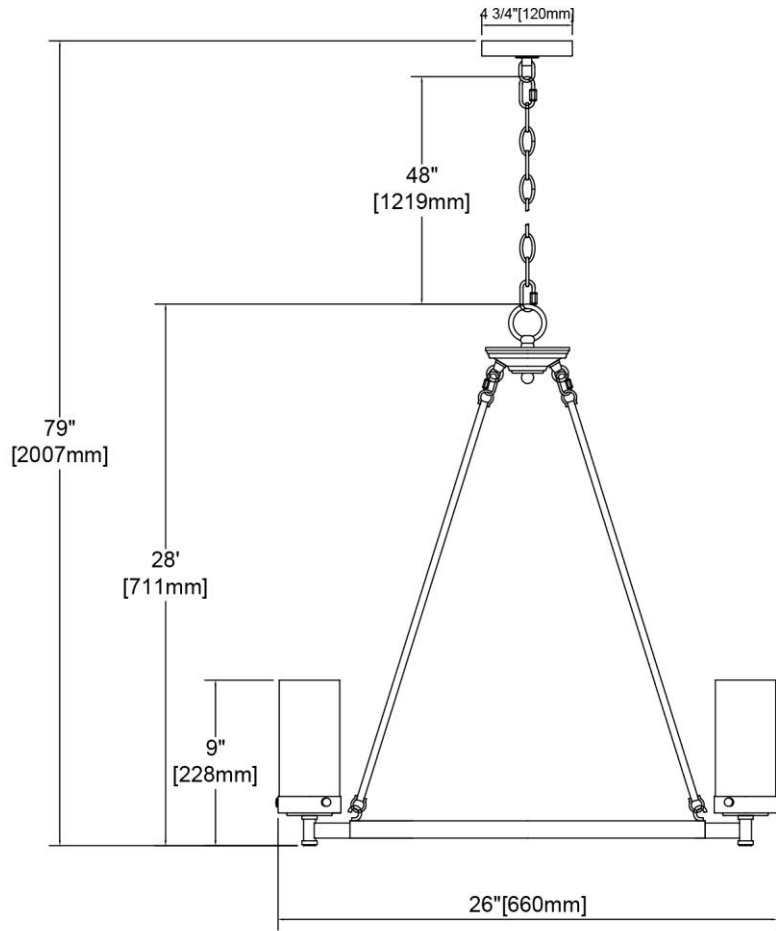


	ITEM #:	47307/6
	UPC	748119139654
	Description	Melinda 6-Light Chandelier in Polished Chrome with Seedy Glass
	Finish	Polished Chrome
	Materials	Glass, Steel
	Brand	ELK Lighting
	Collection	Melinda
	Category	Indoor Lighting
	Type	Chandelier

ITEM DIMENSIONS				RATINGS & SPECIFICATIONS				
Width	26 inches			Safety Rating	ETL		Certification	Dry locations
Depth	26 inches			ADA Compliant	N/A		Voltage	120 volts
Height	28 inches			BULBS / SOCKETS				
Weight	12 pounds			Quantity	6		Wattage	60 watts
ADDITIONAL DIMENSIONS				Included	No		Type	Torpedo (E12 Candelabra Base)
Backplate / Canopy	4.75 diameter			Other	N/A			
HCWO	N/A			CHAIN / CORD INFORMATION				
Min. Extension	N/A			Chain	48 inches		Cord	96 inches - Clear
Max. Extension	N/A			SHADE / GLASS DETAILS				
OVERALL HEIGHT				Shade/Glass Description	Seedy Glass			
Min.	32 inches		Max.	79 inches				
EXTENSION ROD(S)				Width	3 inches		Height	7 inches
N/A				Width at Top	N/A		Width at Bottom	N/A