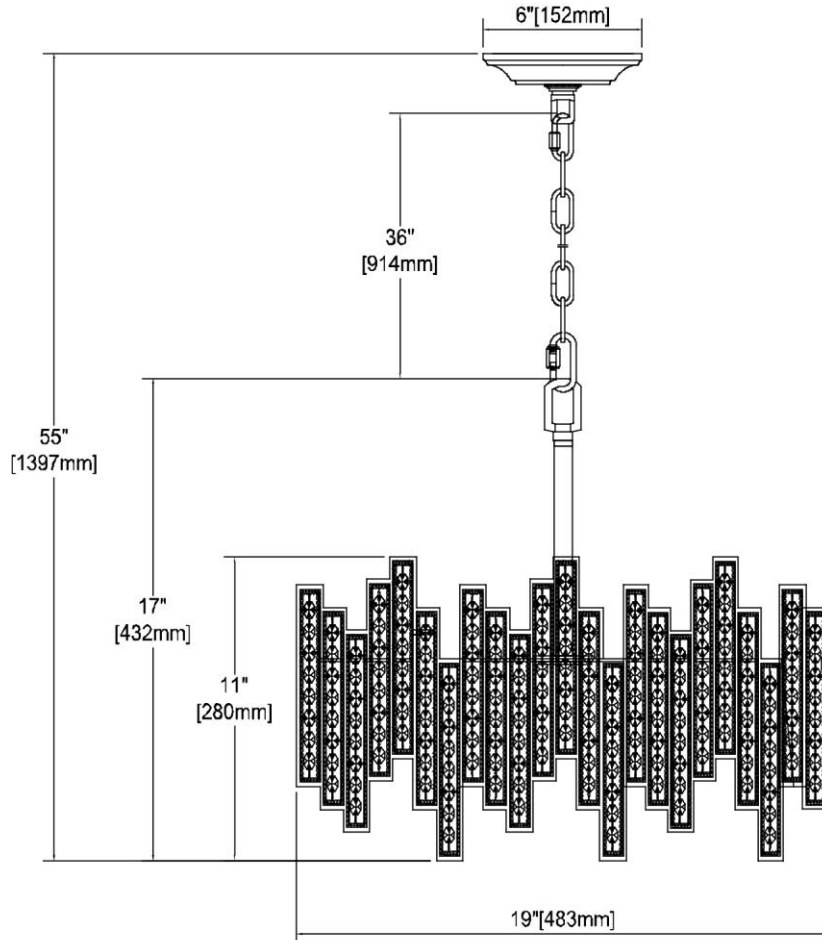


	ITEM #:	12134/5
	UPC	748119132655
	Description	Equilibrium 5-Light Chandelier in Matte Gold with Clear Crystal
	Finish	Matte Gold, Polished Nickel
	Materials	Glass, Steel
	Brand	ELK Lighting
	Collection	Equilibrium
	Category	Indoor Lighting
	Type	Chandelier

ITEM DIMENSIONS				RATINGS & SPECIFICATIONS				
Width	19 inches			Safety Rating	UL		Certification	Dry locations
Depth	19 inches			ADA Compliant	N/A		Voltage	120 volts
Height	11 inches			BULBS / SOCKETS				
Weight	9 pounds			Quantity	5	Wattage	60 watts	
ADDITIONAL DIMENSIONS				Included	No	Type	Torpedo (E12 Candelabra Base)	
Backplate / Canopy	6 diameter			Other	N/A			
HCWO	N/A			CHAIN / CORD INFORMATION				
Min. Extension	N/A			Chain	36 inches	Cord	72 inches - Clear	
Max. Extension	N/A			SHADE / GLASS DETAILS				
OVERALL HEIGHT				Shade/Glass Description	Clear crystal			
Min.	20 inches	Max.	55 inches	Width	N/A		Height	N/A
EXTENSION ROD(S)				Width at Top	N/A		Width at Bottom	N/A
N/A								