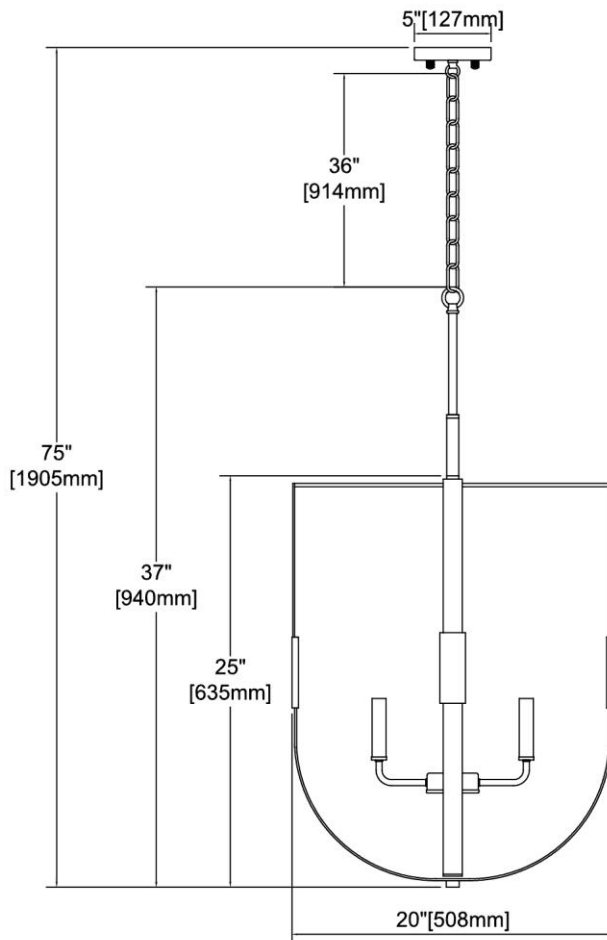


	ITEM #:	15457/5
	UPC	748119139784
	Description	Heathrow 5-Light Chandelier in Matte Black and Satin Brass
	Finish	Matte Black, Satin Brass
	Materials	Steel
	Brand	ELK Lighting
	Collection	Heathrow
	Category	Indoor Lighting
	Type	Chandelier

ITEM DIMENSIONS				RATINGS & SPECIFICATIONS				
Width	20 inches			Safety Rating	ETL		Certification	Dry locations
Depth	20 inches			ADA Compliant	N/A		Voltage	120 volts
Height	25 inches			BULBS / SOCKETS				
Weight	12 pounds			Quantity	5	Wattage	60 watts	
ADDITIONAL DIMENSIONS				Included	No	Type	Torpedo (E12 Candelabra Base)	
Backplate / Canopy	5 diameter			Other	N/A			
HCWO	N/A			CHAIN / CORD INFORMATION				
Min. Extension	N/A			Chain	36 inches	Cord	72 inches	
Max. Extension	N/A			SHADE / GLASS DETAILS				
OVERALL HEIGHT				Shade/Glass Description	No Shade/Glass			
Min.	39 inches	Max.	75 inches	Width	N/A		Height	N/A
EXTENSION ROD(S)				Width at Top	N/A		Width at Bottom	N/A
Rods: 1-10								