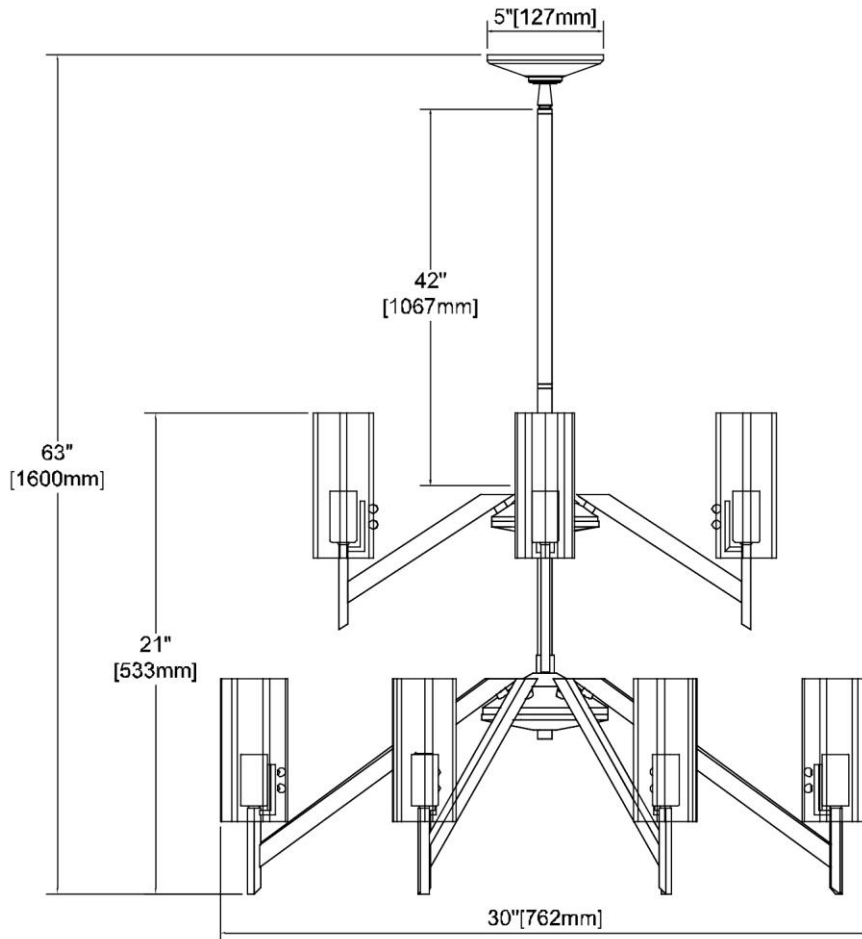

	ITEM #:	55077/8+4
	UPC	748119135540
	Description	Aspire 12-Light Chandelier in Black Nickel with Ribbed Crystal
	Finish	Black Nickel, Polished Nickel
	Materials	Glass, Steel
	Brand	ELK Lighting
	Collection	Aspire
	Category	Indoor Lighting
	Type	Chandelier

ITEM DIMENSIONS				RATINGS & SPECIFICATIONS			
Width	30 inches			Safety Rating	UL	Certification	Dry locations
Depth	30 inches			ADA Compliant	N/A	Voltage	120
Height	21 inches			BULBS / SOCKETS			
Weight	18 pounds			Quantity	12	Wattage	60 watts
ADDITIONAL DIMENSIONS				Included	No	Type	Torpedo (E12 Candelabra Base)
Backplate / Canopy	5 diameter			Other	N/A		
HCWO	N/A			CHAIN / CORD INFORMATION			
Min. Extension	N/A			Chain	N/A	Cord	96 inches - Black
Max. Extension	N/A			SHADE / GLASS DETAILS			
OVERALL HEIGHT				Shade/Glass Description	Ribbed crystal		
Min.	25 inches	Max.	63 inches	Width	2.25 inches	Height	6 inches
EXTENSION ROD(S)				Width at Top	N/A	Width at Bottom	N/A
Rods: 1-6, 1-12, 1-24							