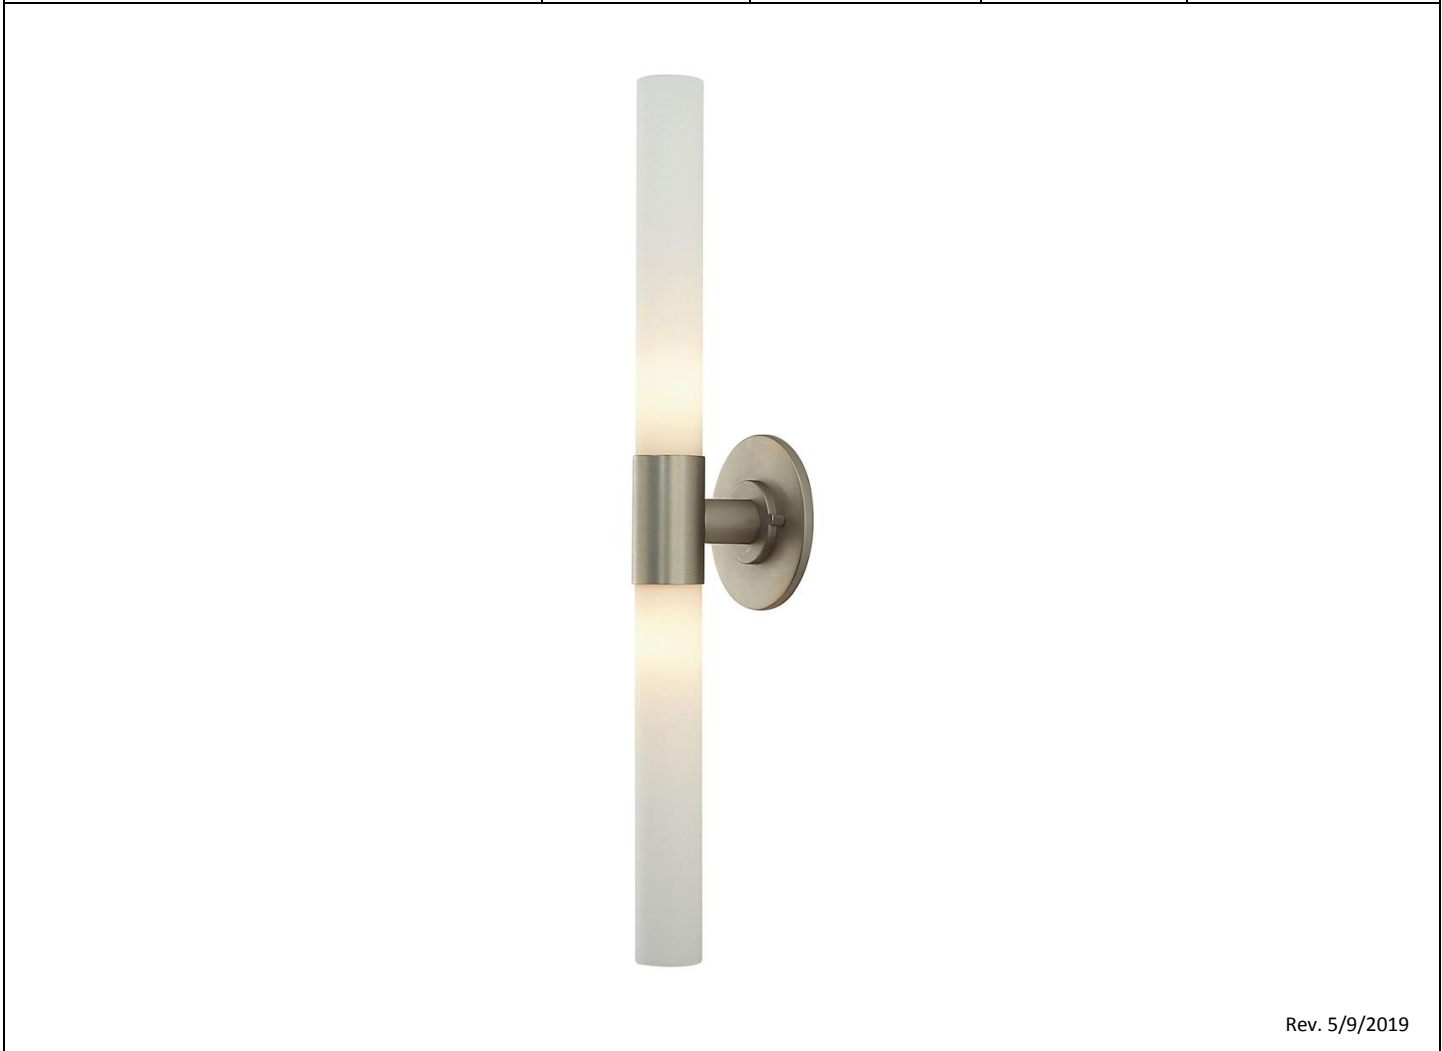


	<b>ITEM #:</b>	BV821-10-16M
	<b>UPC</b>	060646053228
	<b>Description</b>	Long Cylinder 2-Light Vanity Lamp in Matte Satin Nickel with White Opal Glass
	<b>Finish</b>	Matte Satin Nickel
	<b>Materials</b>	Glass, Metal
	<b>Brand</b>	ELK Lighting
	<b>Collection</b>	Long Cylinder
	<b>Category</b>	Indoor Lighting
	<b>Type</b>	Vanity Light

ITEM DIMENSIONS				RATINGS & SPECIFICATIONS				
<b>Width</b>	5 inches			<b>Safety Rating</b>	UL/CSA		<b>Certification</b>	N/A
<b>Depth</b>	4 inches			<b>ADA Compliant</b>	N/A		<b>Voltage</b>	N/A
<b>Height</b>	24 inches			<b>BULBS / SOCKETS</b>				
<b>Weight</b>	3 pounds			<b>Quantity</b>	2		<b>Wattage</b>	60 watts
<b>ADDITIONAL DIMENSIONS</b>				<b>Included</b>	No		<b>Type</b>	A19 (E26 Medium Base)
<b>Backplate / Canopy</b>	5x5x0.3			<b>Other</b>	N/A			
<b>HCWO</b>	N/A			<b>CHAIN / CORD INFORMATION</b>				
<b>Min. Extension</b>	N/A			<b>Chain</b>	N/A		<b>Cord</b>	N/A
<b>Max. Extension</b>	N/A			<b>SHADE / GLASS DETAILS</b>				
<b>OVERALL HEIGHT</b>				<b>Shade/Glass Description</b>	White Opal Glass			
<b>Min.</b>	N/A		<b>Max.</b>	N/A				
<b>EXTENSION ROD(S)</b>				<b>Width</b>	1.75 inches		<b>Height</b>	N/A
N/A				<b>Width at Top</b>	N/A		<b>Width at Bottom</b>	N/A