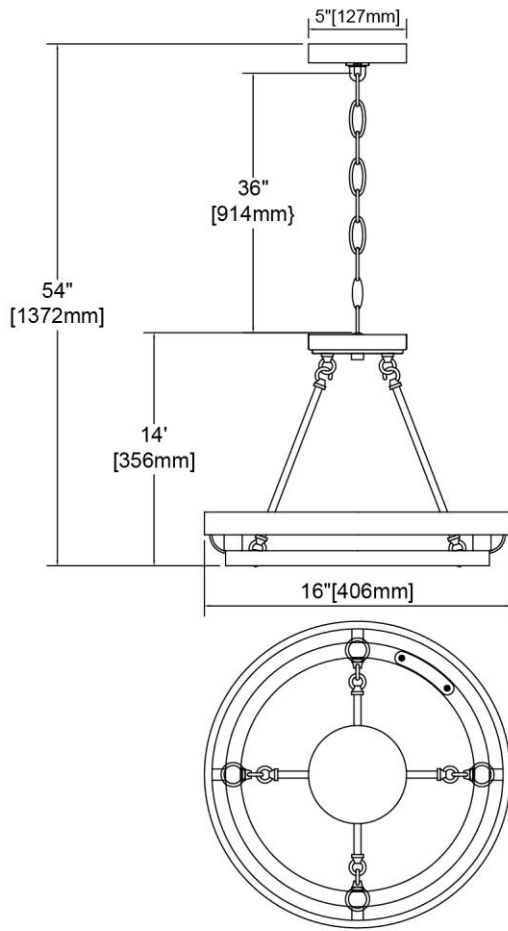


	ITEM #:	75064/4
	UPC	748119141435
	Description	Ramsey 4-Light Chandelier in Satin Nickel and Beech Wood
	Finish	Satin Nickel, Beechwood
	Materials	Steel
	Brand	ELK Lighting
	Collection	Ramsey
	Category	Indoor Lighting
	Type	Chandelier

ITEM DIMENSIONS				RATINGS & SPECIFICATIONS				
Width	16 inches			Safety Rating	UL		Certification	Dry locations
Depth	16 inches			ADA Compliant	N/A		Voltage	120 volts
Height	14 inches			BULBS / SOCKETS				
Weight	6 pounds			Quantity	4	Wattage	60 watts	
ADDITIONAL DIMENSIONS				Included	No	Type	Torpedo (E12 Candelabra Base)	
Backplate / Canopy	5 diameter			Other	N/A			
HCWO	N/A			CHAIN / CORD INFORMATION				
Min. Extension	N/A			Chain	36 inches	Cord	72 inches	
Max. Extension	N/A			SHADE / GLASS DETAILS				
OVERALL HEIGHT				Shade/Glass Description	No Shade/Glass			
Min.	18 inches	Max.	54 inches	Width	N/A		Height	N/A
EXTENSION ROD(S)				Width at Top	N/A		Width at Bottom	N/A
N/A								