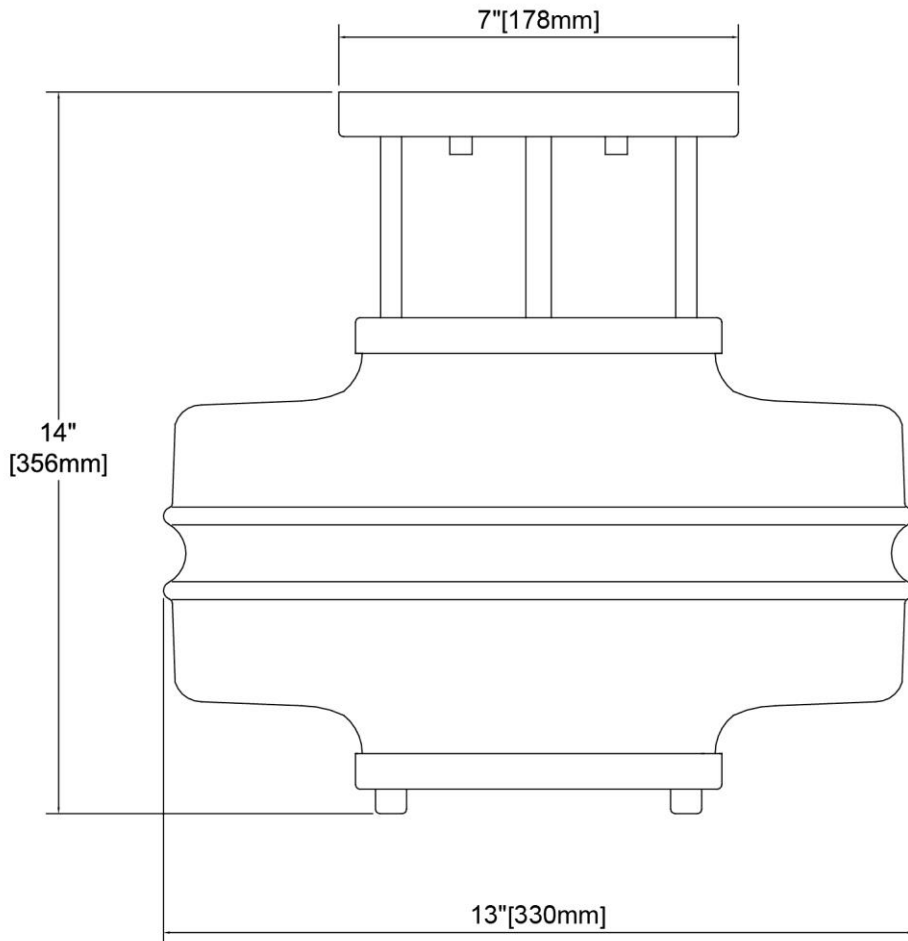

<b>ITEM #:</b>	85262/2
<b>UPC</b>	748119131672
<b>Description</b>	Rover 2-Light Semi Flush Mount in Oil Rubbed Bronze with Clear Glass
<b>Finish</b>	Oil Rubbed Bronze
<b>Materials</b>	Glass, Steel
<b>Brand</b>	ELK Lighting
<b>Collection</b>	Rover
<b>Category</b>	Indoor Lighting
<b>Type</b>	Semi Flush Mount

ITEM DIMENSIONS				RATINGS & SPECIFICATIONS				
<b>Width</b>	13 inches			<b>Safety Rating</b>	ETL		<b>Certification</b>	Dry locations
<b>Depth</b>	13 inches			<b>ADA Compliant</b>	N/A		<b>Voltage</b>	120
<b>Height</b>	14 inches			<b>BULBS / SOCKETS</b>				
<b>Weight</b>	6 pounds			<b>Quantity</b>	2	<b>Wattage</b>	60 watts	
ADDITIONAL DIMENSIONS				<b>Included</b>	No		<b>Type</b>	A19 (E26 Medium Base)
<b>Backplate / Canopy</b>	7 diameter			<b>Other</b>	N/A			
<b>HCWO</b>	N/A			CHAIN / CORD INFORMATION				
<b>Min. Extension</b>	N/A			<b>Chain</b>	N/A		<b>Cord</b>	8 inches
<b>Max. Extension</b>	N/A			SHADE / GLASS DETAILS				
OVERALL HEIGHT				<b>Shade/Glass Description</b>	Clear glass			
<b>Min.</b>	N/A		<b>Max.</b>	N/A				
EXTENSION ROD(S)				<b>Width</b>	13 inches		<b>Height</b>	9 inches
N/A				<b>Width at Top</b>	N/A		<b>Width at Bottom</b>	N/A