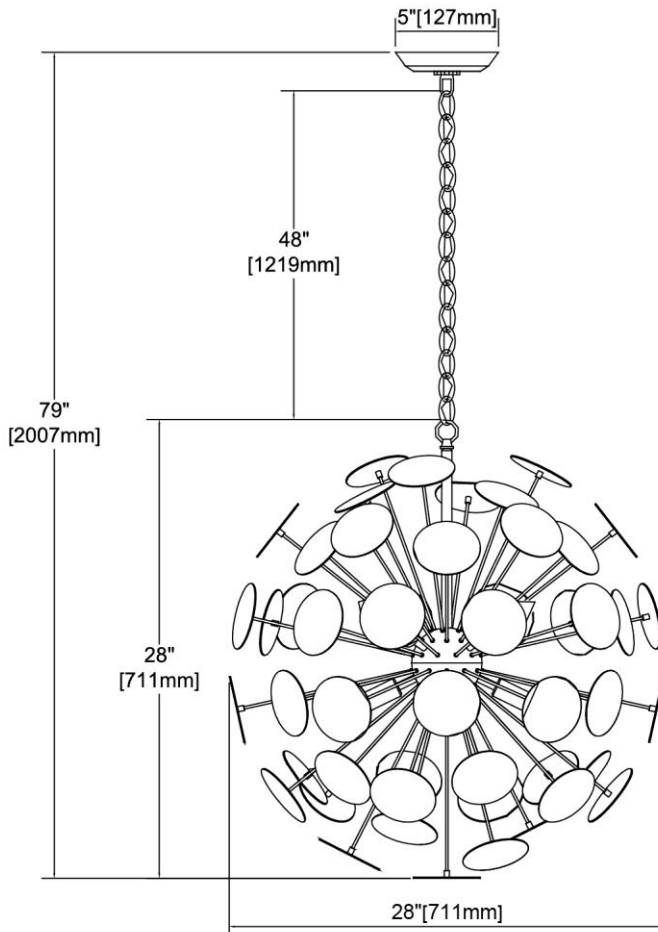


	ITEM #:	18286/8
	UPC	748119135939
	Description	Modish 8-Light Chandelier in Matte White with White Discs
	Finish	Matte White, Silver Leaf
	Materials	Steel
	Brand	ELK Lighting
	Collection	Modish
	Category	Indoor Lighting
	Type	Chandelier

ITEM DIMENSIONS				RATINGS & SPECIFICATIONS				
Width	28 inches			Safety Rating	UL		Certification	Dry locations
Depth	28 inches			ADA Compliant	N/A		Voltage	120 volts
Height	28 inches			BULBS / SOCKETS				
Weight	22 pounds			Quantity	8	Wattage	60 watts	
ADDITIONAL DIMENSIONS				Included	No	Type	Torpedo (E12 Candelabra Base)	
Backplate / Canopy	5 diameter			Other	N/A			
HCWO	N/A			CHAIN / CORD INFORMATION				
Min. Extension	N/A			Chain	48 inches	Cord	96 inches - Clear	
Max. Extension	N/A			SHADE / GLASS DETAILS				
OVERALL HEIGHT				Shade/Glass Description	White discs			
Min.	31 inches	Max.	79 inches	Width	N/A		Height	N/A
EXTENSION ROD(S)				Width at Top	N/A		Width at Bottom	N/A
N/A								